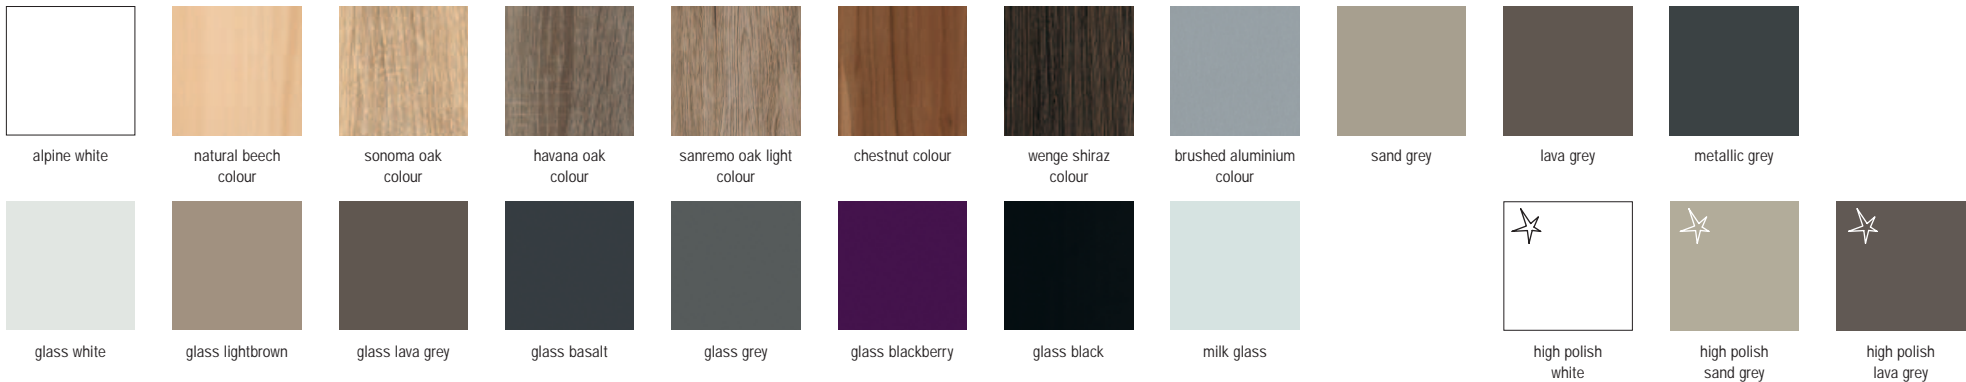

■ For information on extras available for wardrobes, see **EXTRAS PC**.

■ For chests, cupboards and beds, please see **COLOGNE (flatpack), GOTTHARD (flatpack), VERENO/VERENO-EXTRA (flatpack), MOLMO (assembled), MOLTO-PLUS (assembled), PLUS 2 (assembled)**. Please note that chests, cupboards and beds are not available in all colours.