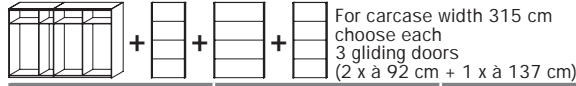

You have the choice – 3 doors – 12 fields – with a lot of combination possibilities