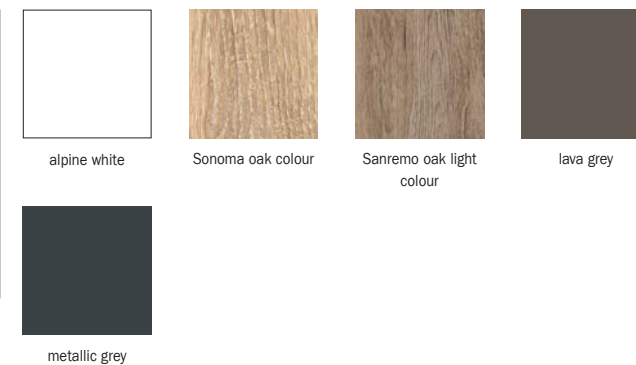

Front/carcase	Colour no.			
	applications alpine white	applications lava grey	applications metallic grey	applications sanremo oak light colour
Sanremo oak light colour	–	A4P94	A4P93	–
Sonoma oak colour	A6J95	A6J94	–	–
alpine white	–	A9P94	A9P93	A9P96

■ Matching accessories can be found under the wordrobes.

BORBA

PACK'S

Front/carcase	Colour no.			
	applications alpine white	applications lava grey	applications metallic grey	applications sanremo oak light colour
Sanremo oak light colour	-	A4P94	A4P93	-
Sonoma oak colour	A6J95	A6J94	-	-
alpine white	-	A9P94	A9P93	A9P96

Front/carcase	Colour no.			
	applications alpine white	applications lava grey	applications metallic grey	applications sanremo oak light colour
Sanremo oak light colour	-	A4P94	A4P93	-
Sonoma oak colour	A6J95	A6J94	-	-
alpine white	-	A9P94	A9P93	A9P96